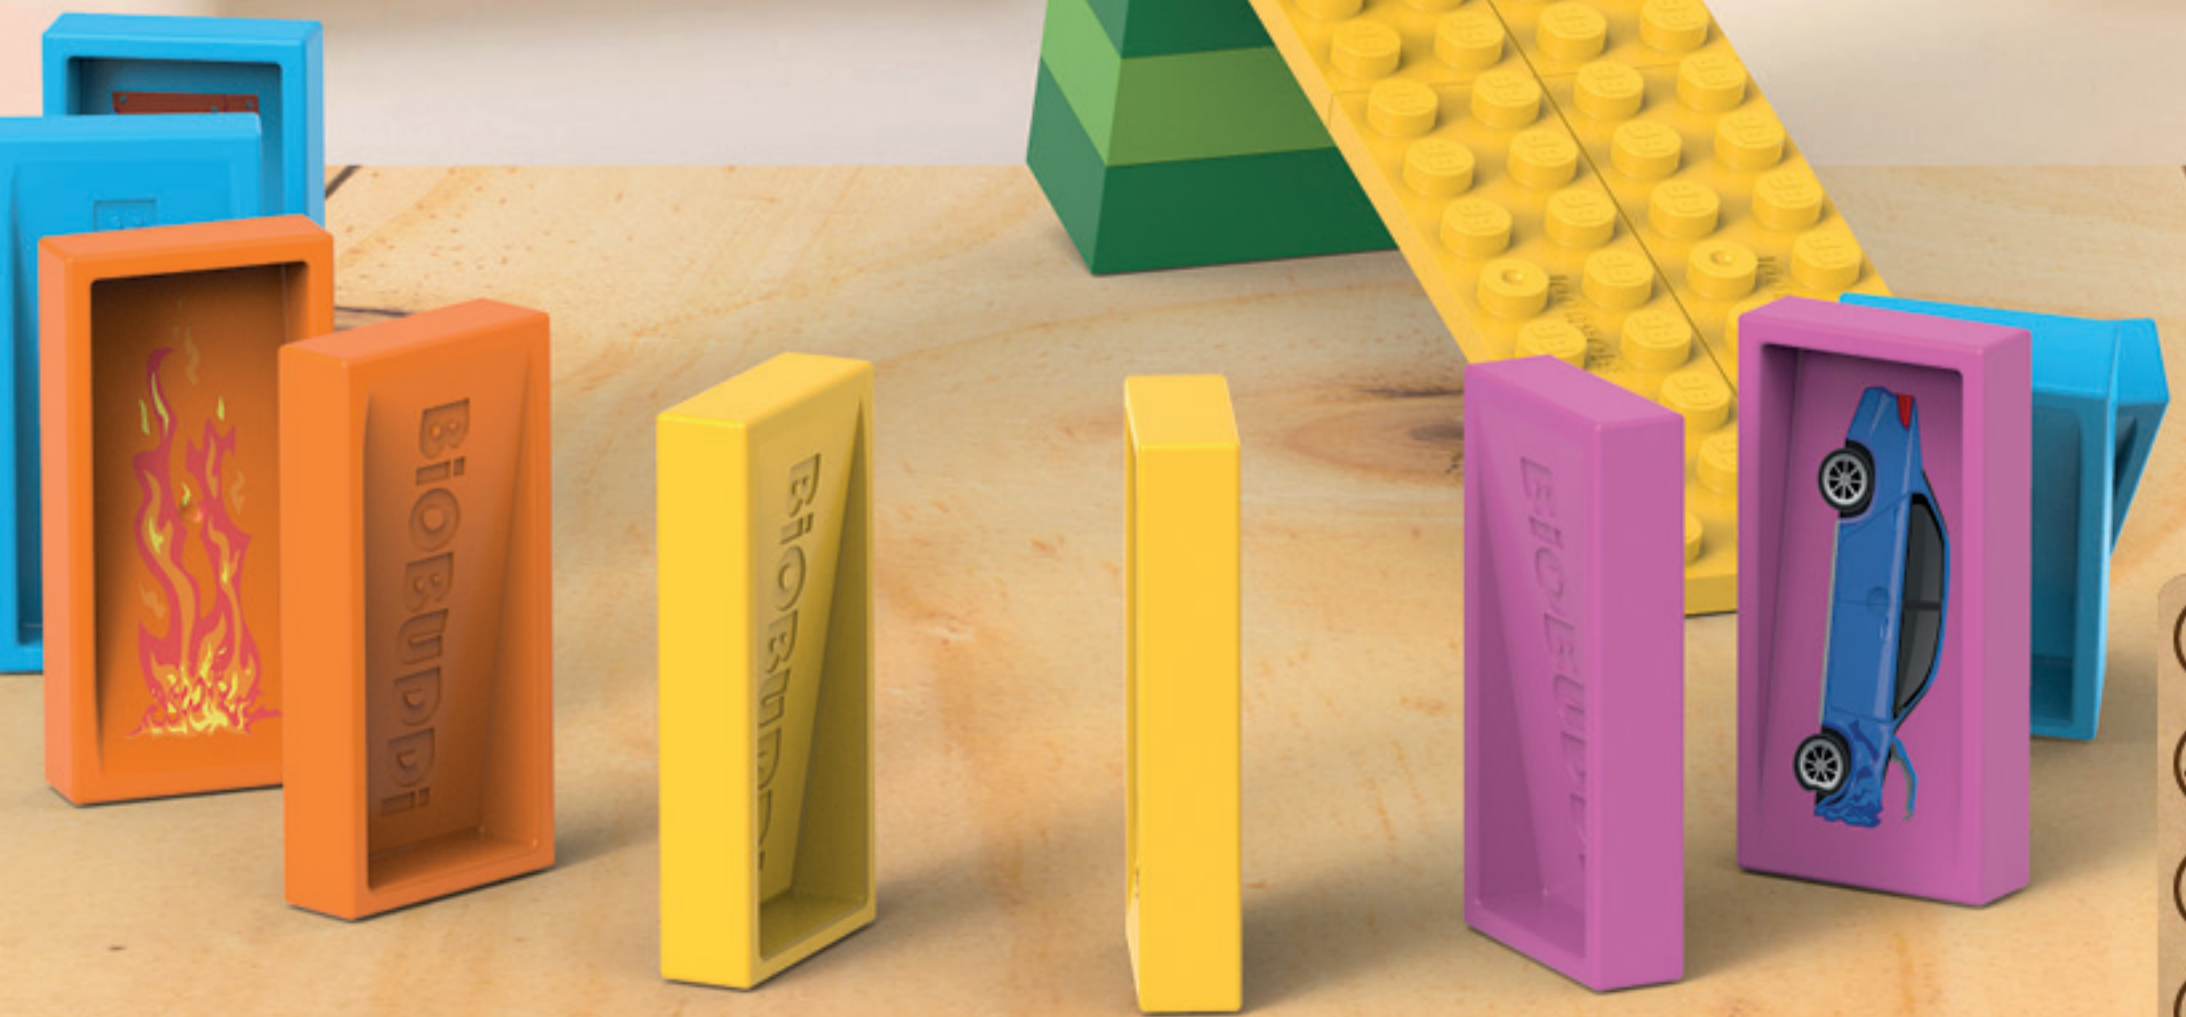

### **Small Blocks**

Everyone knows them those small toy blocks with which you can really build anything. Now they are also available in an environmentally friendly way. BiOBUDDi makes fun toy sets with which you can make all kinds of creations. Endless building and playing fun. You can really create and build anything with it. BiOBUDDi blocks are compatible with other toy block brands and the small blocks can be put on our big blocks from other BiOBUDDi collections! The different blocks are great for children and even for adults. BiOBUDDi's small blocks are made from the side stream of the sugar cane plant and are produced in the Netherlands. The entire production process from A to Z is CO2 neutral. Check out the complete product range in this catalog.